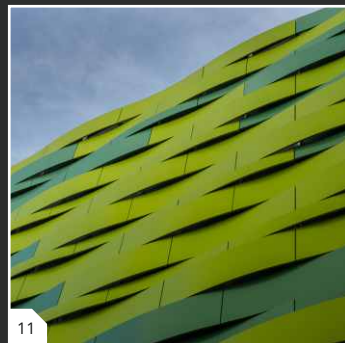

- 1.-Sector Sur health center (Cordoba, Spain). Traffic Red, Yellow 1021, Jet Black, Pure White & Ultramarine Blue
- 2.-IDOM (Bilbao, Spain). Anthracite Grey
- 3.-Krifa (Aarhus, Denmark). Pure White
- 4.-Adelaide University Nursery School (Australia). Holo White Silver, Signal yellow, Sky blue
- 5.-SPM Shoes & Boots (Nieuwkuijk, Holland). Grey Metallic Perforated
- 6.-Housing building (Marsella, France). White
- 7.-Kindergarten El Arco (Logroño, Spain). Red 3020, Signal yellow, Blue 5000
- 8.-Bordeaux football stadium (Bordeaux, France). White
- 9.-Torre Onyx (Logroño, Spain). Multicolour
- 10.-Muziekacademie (Dilbeek, Belgium). Sunrise Silver, Smoke Metallic
- 11.-Cereal Docks (Camisano Vicentino, Italy). BC Green & Green Patina
- 12.-Park 2020 building (Stavanger, Norway). Silver Metallic
- 13.-Sport center (Alicante, Spain). BC Green, Traffic Red, BC Magenta, Orange
- 14.-Hotel Orange (Poland). Orange
- 15.-Marriot Hotel (Portsmouth, UK). Pearl Beige, RAL 1035 and Anthracite Grey RAL 7016