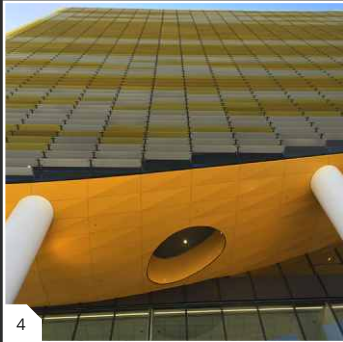

- 1.-Sector Sur health center (Cordoba, Spain). Traffic Red, Yellow 1021, Jet Black, Pure White & Ultramarine Blue
- 2.-IDOM (Bilbao, Spain). Anthracite Grey
- 3.-Krifa (Aarhus, Denmark). Pure White
- 4.-Adelaide University Nursery School (Australia). Holo White Silver, Signal yellow, Sky blue
- 5.-SPM Shoes & Boots (Nieuwkuijk, Holland). Grey Metallic Perforated
- 6.-Housing building (Marsella, France). White
- 7.-Kindergarten El Arco (Logroño, Spain). Red 3020, Signal yellow, Blue 5000
- 8.-Bordeaux football stadium (Bordeaux, France). White
- 9.-Torre Onyx (Logroño, Spain). Multicolour
- 10.-Muziekacademie (Dilbeek, Belgium). Sunrise Silver, Smoke Metallic
- 11.-Cereal Docks (Camisano Vicentino, Italy). BC Green & Green Patina
- 12.-Park 2020 building (Stavanger, Norway). Silver Metallic
- 13.-Sport center (Alicante, Spain). BC Green, Traffic Red, BC Magenta, Orange
- 14.-Hotel Orange (Poland). Orange
- 15.-Marriot Hotel (Portsmouth, UK). Pearl Beige, RAL 1035 and Anthracite Grey RAL 7016