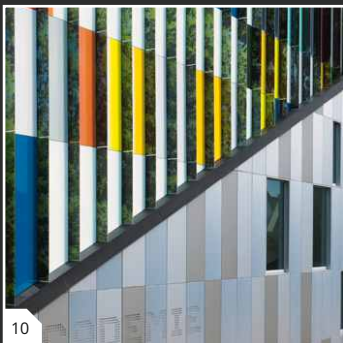

- 1.-Sector Sur health center (Cordoba, Spain). Traffic Red, Yellow 1021, Jet Black, Pure White & Ultramarine Blue
- 2.-IDOM (Bilbao, Spain). Anthracite Grey
- 3.-Krifa (Aarhus, Denmark). Pure White
- 4.-Adelaide University Nursery School (Australia). Holo White Silver, Signal yellow, Sky blue
- 5.-SPM Shoes & Boots (Nieuwkuijk, Holland). Grey Metallic Perforated
- 6.-Housing building (Marsella, France). White
- 7.-Kindergarten El Arco (Logroño, Spain). Red 3020, Signal yellow, Blue 5000
- 8.-Bordeaux football stadium (Bordeaux, France). White
- 9.-Torre Onyx (Logroño, Spain). Multicolour
- 10.-Muziekacademie (Dilbeek, Belgium). Sunrise Silver, Smoke Metallic
- 11.-Cereal Docks (Camisano Vicentino, Italy). BC Green & Green Patina
- 12.-Park 2020 building (Stavanger, Norway). Silver Metallic
- 13.-Sport center (Alicante, Spain). BC Green, Traffic Red, BC Magenta, Orange
- 14.-Hotel Orange (Poland). Orange
- 15.-Marriot Hotel (Portsmouth, UK). Pearl Beige, RAL 1035 and Anthracite Grey RAL 7016